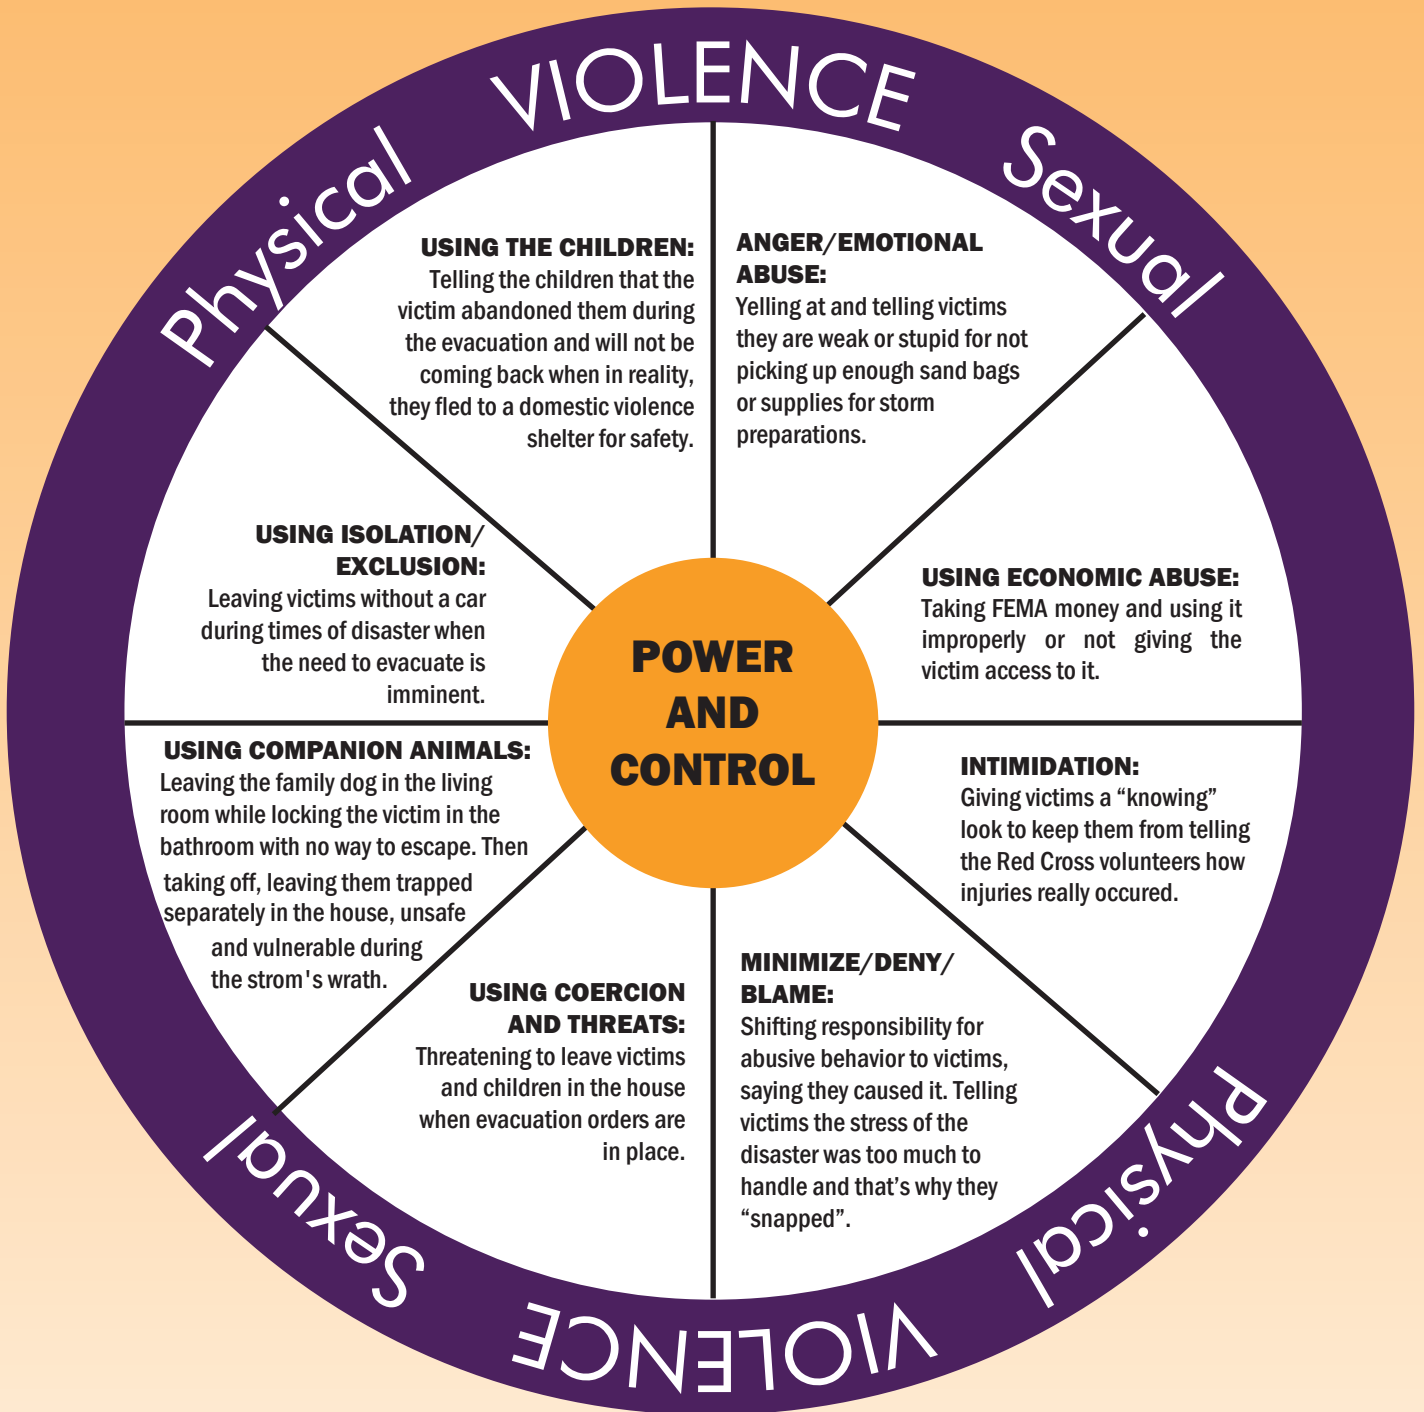

DOMESTIC VIOLENCE & DISASTER: POWER AND CONTROL WHEEL

NYSCADV
NEW YORK STATE COALITION
AGAINST DOMESTIC VIOLENCE

New York State Domestic Violence Hotline: 1-800-942-6906 (English & español/Multi-language Accessibility)
Deaf or Hard of Hearing: 711

Local Hotline: _____

Original Power and Control Wheel developed by the Domestic Abuse Intervention Project, Duluth, MN 55802 218-722-2781
www.theduluthmodel.org

Adaptations by the Florida Coalition Against Domestic Violence and the New York State Coalition Against Domestic Violence